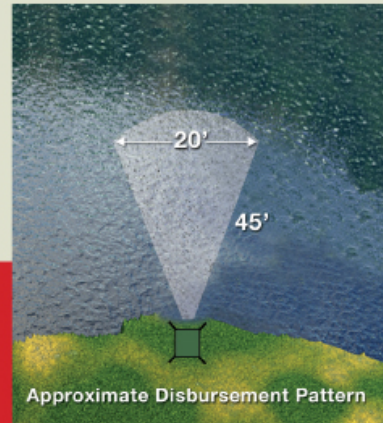

Approximate Disbursement Pattern

Contact your local authorized dealer:

HONEY HOLE FISHERIES
(205) 333-3665